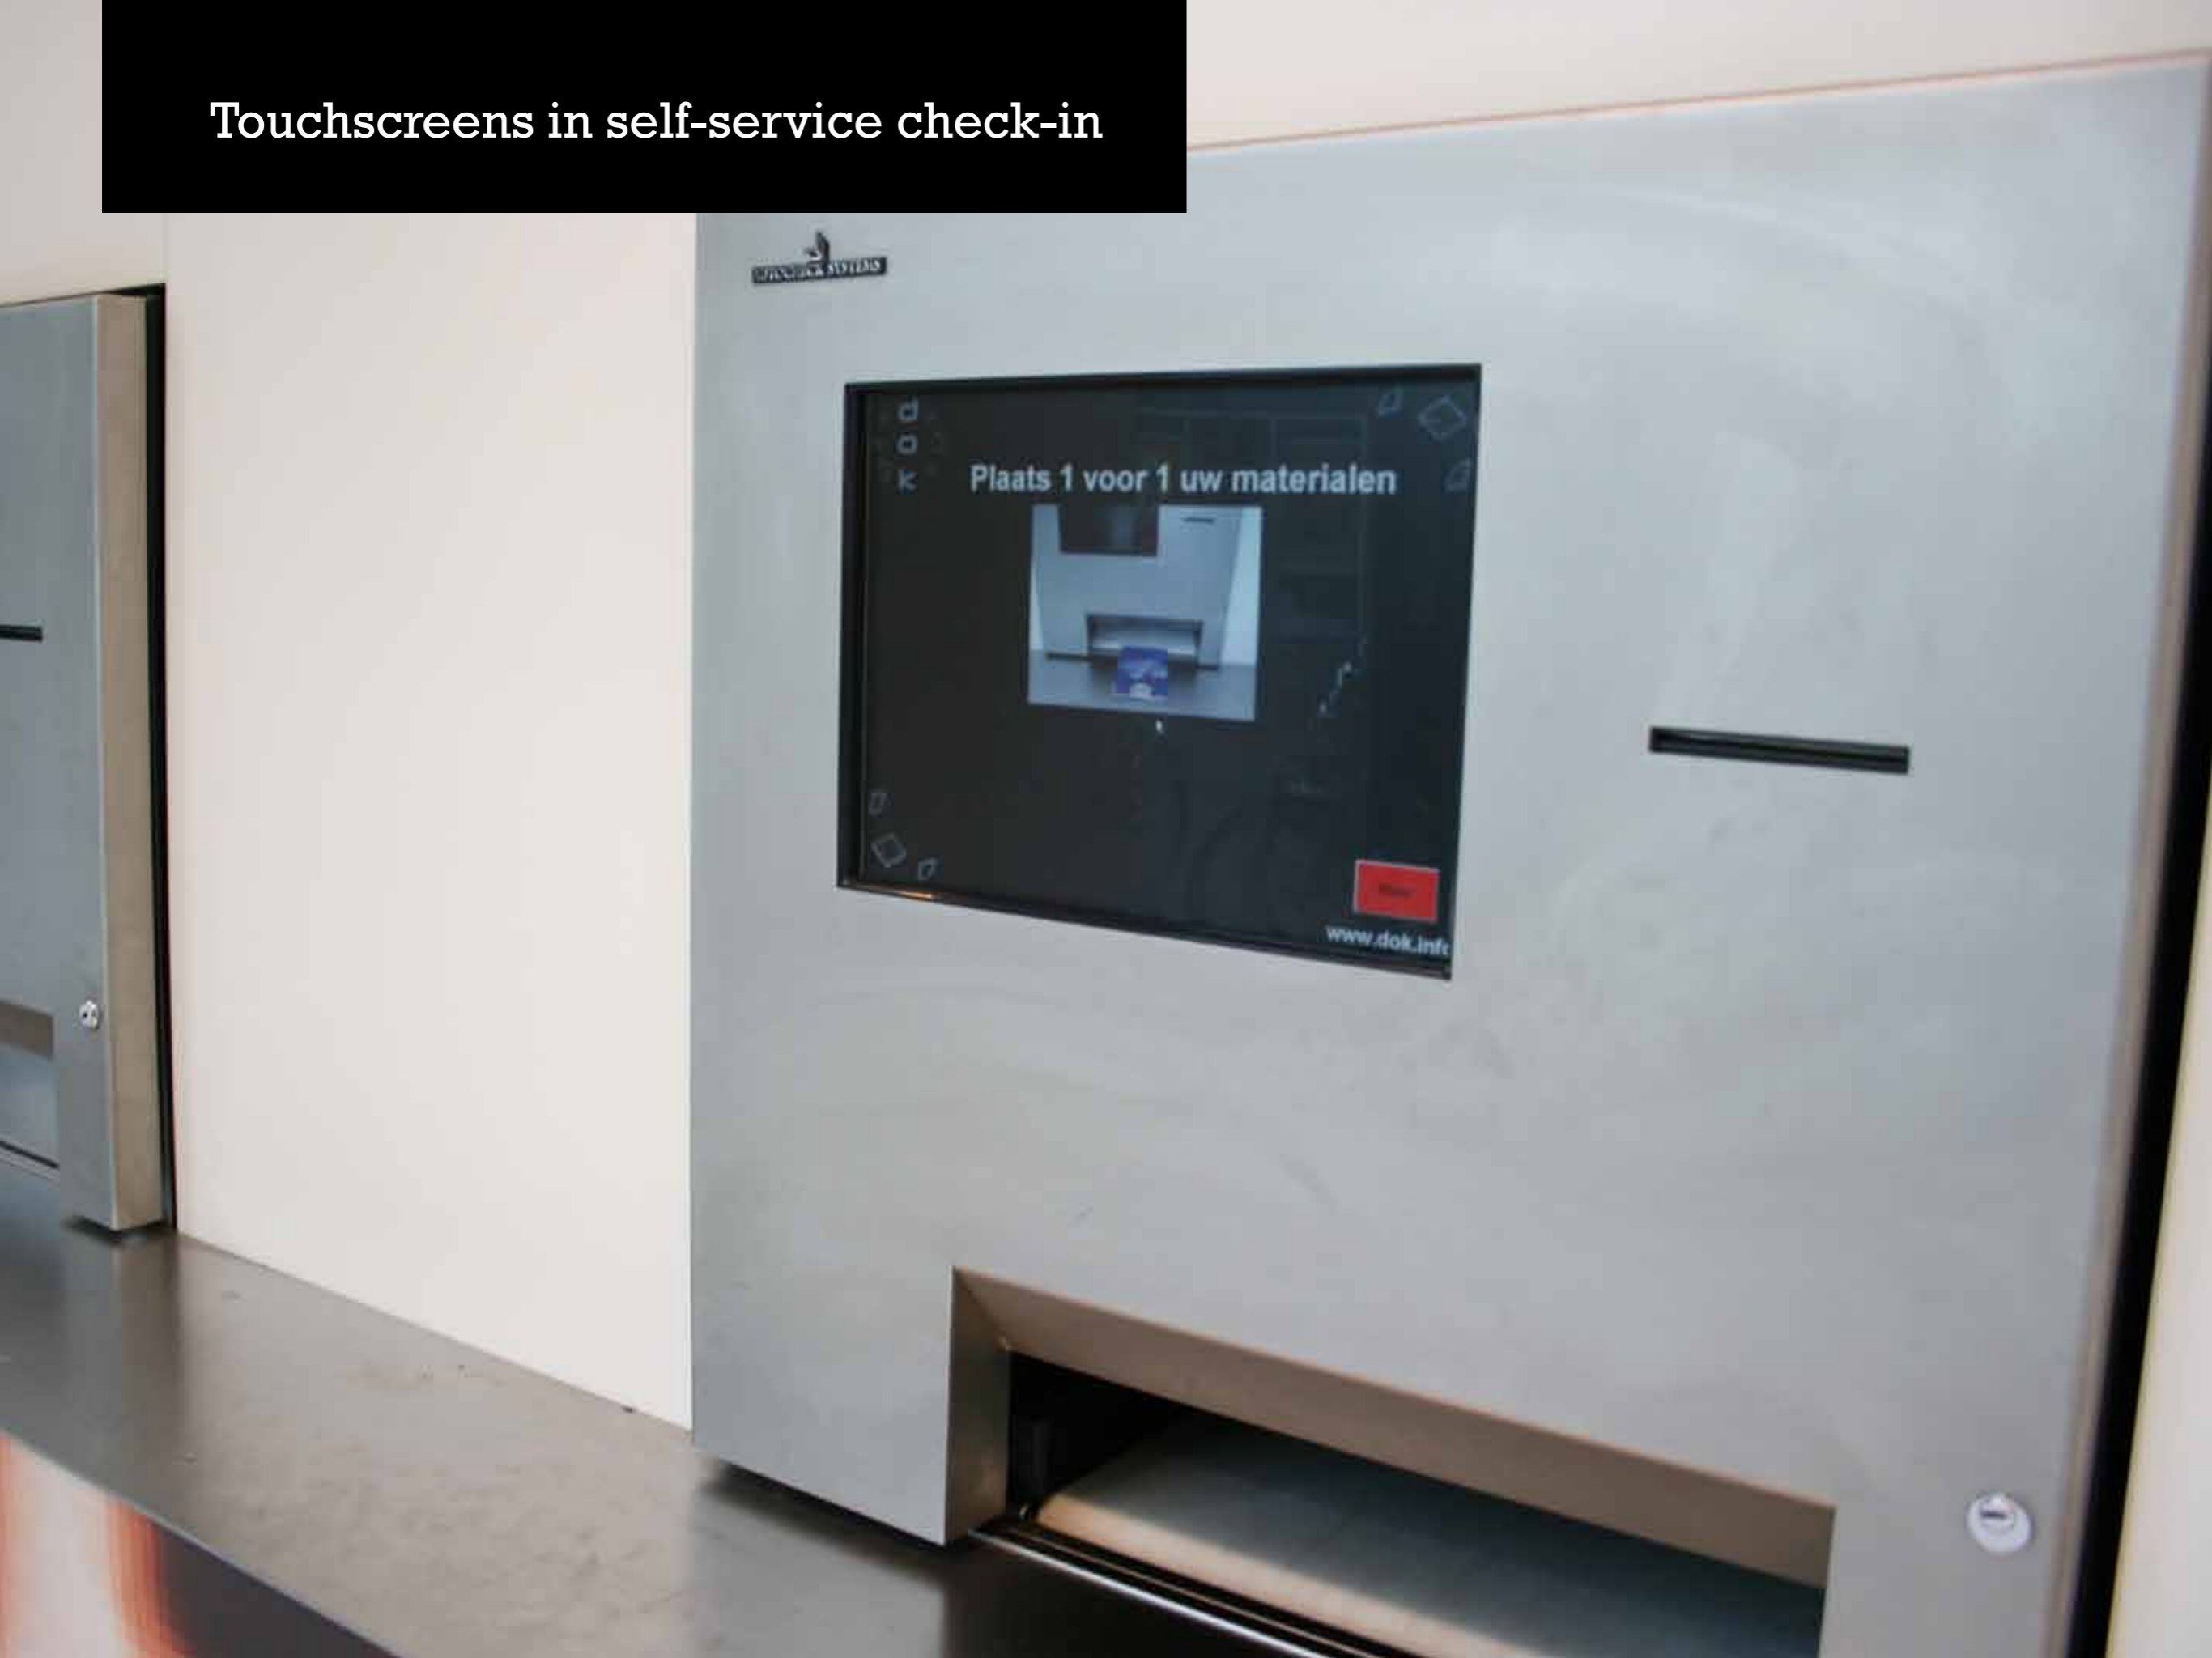

Touchscreens in self-service check-in